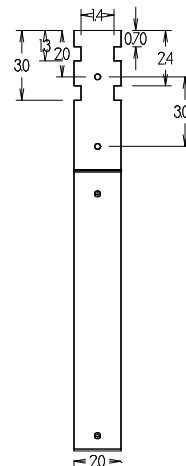

## UNI-10-45

Fixed 45° Tilt Angle Mount for the BSP10-12 and other compatible solar modules.

UNI-10-45 With 10w PANEL

TOP VIEW ROTATED 45 DEG

SIDE VIEW

TOP VIEW

All measurements in inches.