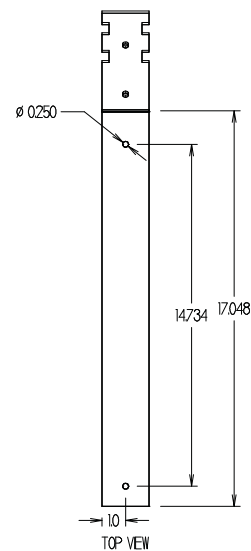

## UNI-10-45

Fixed 45° Tilt Angle Mount for the BSP10-12 and other compatible solar modules.

UNI-10-45 With 10w PANEL

TOP VIEW ROTATED 45 DEG

SIDE VIEW

TOP VIEW

All measurements in inches.