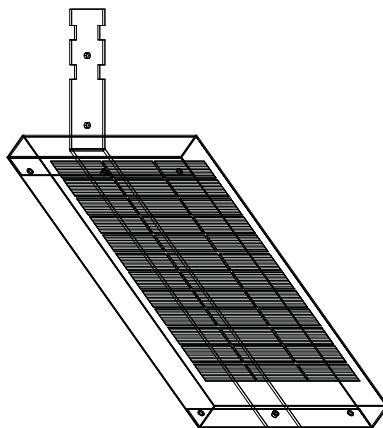

## UNI-10-45

Fixed 45° Tilt Angle Mount for the BSP10-12 and other compatible solar modules.

UNI-10-45 With 10w PANEL

TOP VIEW ROTATED 45 DEG

SIDE VIEW

TOP VIEW

All measurements in inches.