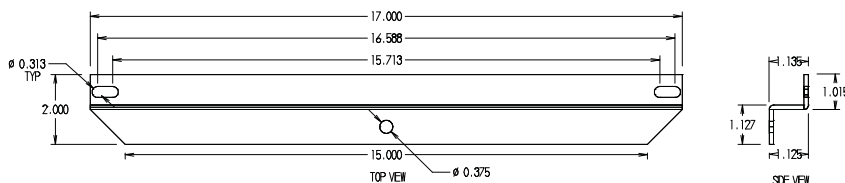

LTHPM-Z RAIL 2 PIECES INCLUDED