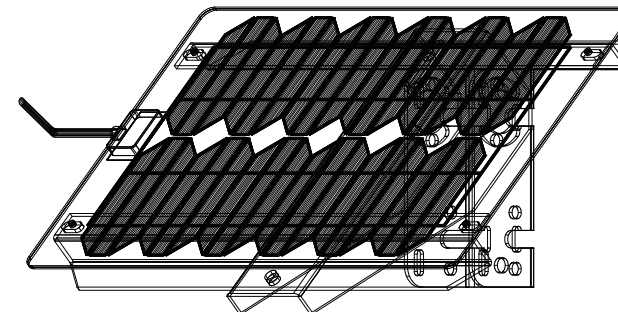

10 WATT PANEL MOUNTED ON 10LTHPM @ 45 DEG ISO VIEW

All measurements in inches.