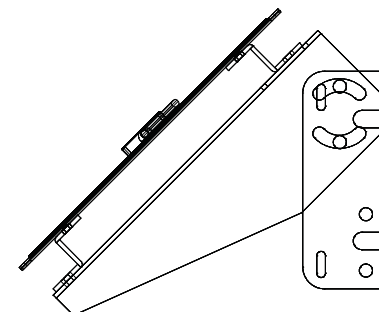

10 WATT PANEL MOUNTED ON 10LTHPM @ 45 DEG