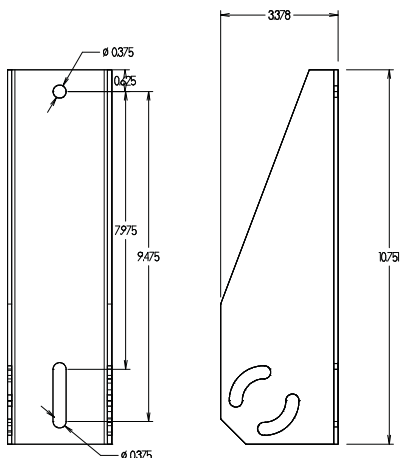

HPM 5/10 ARM