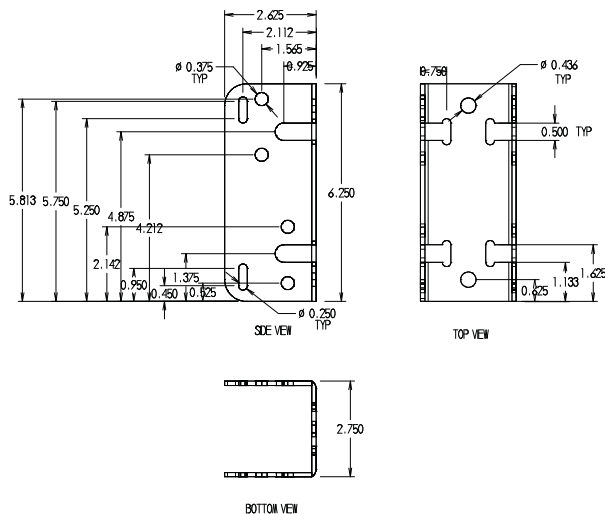

HPM 5/10 BUCKET